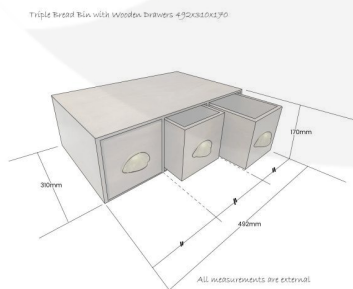

**TRIPLE RUSTIC BROWN BREAD BIN  
 WITH WOOD DRAWERS & CUP  
 HANDLES 490X310X170**

**SKU: BBPLY490310170RB-"XXX"**  
**From £159.39 Excl. VAT**

- Triple drawer - Maximum capacity
- Two Orientations - versatile for space
- Choice of cup handles - match your surroundings
- Solid ply design - robust for everyday use

## **TRIPLE RUSTIC BROWN BREAD BIN WITH DRAWERS AND CUP HANDLES 490X310X170**

Our Mix & Match Triple Rustic Brown Bread Bin with Wood Drawers & Cup Handles are a great way to lighten up your display or kitchen. There are a variety sizes, finishes and handles, should you be looking spruce up your setting. Don't be fooled by the name these Bread Bins are multipurpose. Why not use them in the office or bedroom to declutter and brighten up the space.

### **ADDITIONAL INFORMATION**

<b>Weight</b>	6.75 kg
<b>Dimensions</b>	490 × 310 × 170 mm
<b>Finish</b>	Stained, Lacquered
<b>Handle</b>	Brass Cup (BSC), Distressed Brass Cup (DBSC), Distressed Bronze Cup (DBZC)
<b>Additional Material</b>	Metal
<b>Colour</b>	Rustic Brown
<b>Assembly</b>	Pre-assembled