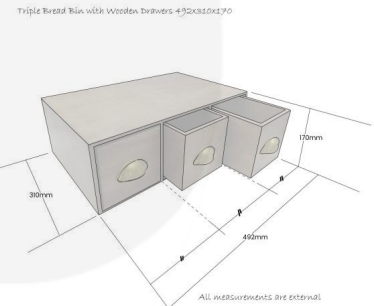

TRIPLE RUSTIC BROWN BREAD BIN WITH WOOD DRAWERS & TICKET HANDLES 490X310X170

SKU: BBPLY490310170RB-BST

£159.39 Excl. VAT

- Triple bread bin - maximum capacity
- Ticket handles - clearly label your contents
- Solid design - for everyday use
- Choice of rustic finish - match your style

GALLERY IMAGES

TRIPLE RUSTIC BROWN BREAD BIN WITH WOOD DRAWERS & TICKET HANDLES 490X310X170

The Triple Rustic Brown Bread Bin with Wood Drawers & Ticket Handles is part of our Mix & Match Bread Bin range. They are a great way to lighten up your display or kitchen. There are a variety sizes, finishes and handles, should you be looking spruce up you setting. Don't me fooled by the name these Bread Bins are multipurpose. Why not use them in the office or bedroom to declutter and brighten up the space.

There are 3 sizes of bread-bins with ticket handles:

- [Single Bread Bin with Ticket Handle](#)
- [Double Bread Bin with Ticket Handles](#)
- Triple Bread Bin with Ticket Handles (this one)

ADDITIONAL INFORMATION

Weight	6.75 kg
Dimensions	490 × 310 × 170 mm
Finish	Stained, Lacquered
Wood	Plywood
Additional Material	Metal
Handle	Brass Ticket (BST)
Colour	Rustic Brown