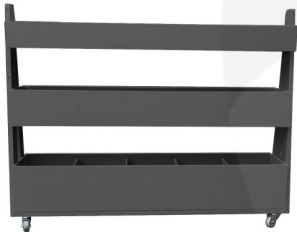

## TURQUOISE 3-TIER QUEUE DIVIDER DISPLAY STAND 1200X260X940

**SKU:** QD1200260750TQ

**£395.06 Excl. VAT**

- 7 top shelf compartments - plenty of display
- 5 mid & lower shelf bins - plenty of capacity
- Multi-function - can be used as a queue divide offering versatility

## **MOBILE TURQUOISE PAINTED 3-TIER QUEUE DIVIDER DISPLAY STAND 1200X260X940**

The Mobile Turquoise Painted 3-Tier Queue Divider Display Stand 1200x260x940 has plenty of room for holding merchandise. You can position it close to point of sale. This queue divider has 7 top shelf compartments offering plenty of display space. It also has a further 5 bins on the mid and lower shelves offering great capacity.

It is multi functional having a use as a queue divider as well and comes with a set of 4 casters of which 2 are lockable to maintain position. There are optional lockable lids for added security.

Alternative sizes available on request.

### **ADDITIONAL INFORMATION**

<b>Weight</b>	20.5 kg
<b>Dimensions</b>	1200 × 260 × 940 mm
<b>Colour</b>	Turquoise
<b>Mobility</b>	On Casters
<b>Assembly</b>	Pre-assembled
<b>Wood</b>	Pine, Plywood
<b>Compartments</b>	17 Compartments
<b>Number of Tiers</b>	3-Tiers
<b>What it holds</b>	Merchandise
<b>Options &amp; Features</b>	Lockable Lids
<b>Finish</b>	Painted