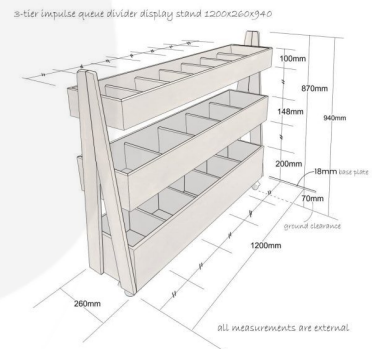

TURQUOISE 3-TIER QUEUE DIVIDER DISPLAY STAND 1200X260X940

SKU: QD1200260750TQ

£395.06 Excl. VAT

- 7 top shelf compartments – plenty of display
- 5 mid & lower shelf bins - plenty of capacity
- Multi-function – can be used as a queue divide offering versatility

GALLERY IMAGES

MOBILE TURQUOISE PAINTED 3-TIER QUEUE DIVIDER DISPLAY STAND 1200X260X940

The Mobile Turquoise Painted 3-Tier Queue Divider Display Stand 1200x260x940 has plenty of room for holding merchandise. You can position it close to point of sale. This queue divider has 7 top shelf compartments offering plenty of display space. It also has a further 5 bins on the mid and lower shelves offering great capacity.

It is multi functional having a use as a queue divider as well and comes with a set of 4 casters of which 2 are lockable to maintain position. There are optional lockable lids for added security.

Alternative sizes available on request.

ADDITIONAL INFORMATION

Weight	20.5 kg
Dimensions	1200 × 260 × 940 mm
Colour	Turquoise
Mobility	On Casters
Assembly	Pre-assembled
Wood	Pine, Plywood
Compartments	17 Compartments
Number of Tiers	3-Tiers
What it holds	Merchandise
Options & Features	Lockable Lids
Finish	Painted