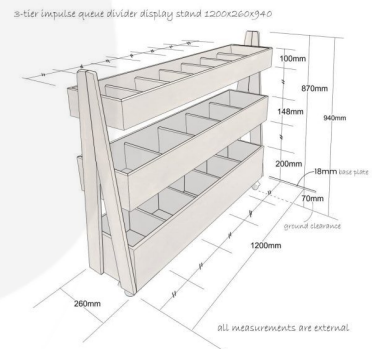

## TURQUOISE 3-TIER QUEUE DIVIDER DISPLAY STAND 1200X260X940

**SKU:** QD1200260750TQ

**£395.06 Excl. VAT**

- 7 top shelf compartments - plenty of display
- 5 mid & lower shelf bins - plenty of capacity
- Multi-function - can be used as a queue divide offering versatility

## **MOBILE TURQUOISE PAINTED 3-TIER QUEUE DIVIDER DISPLAY STAND 1200X260X940**

The Mobile Turquoise Painted 3-Tier Queue Divider Display Stand 1200x260x940 has plenty of room for holding merchandise. You can position it close to point of sale. This queue divider has 7 top shelf compartments offering plenty of display space. It also has a further 5 bins on the mid and lower shelves offering great capacity.

It is multi functional having a use as a queue divider as well and comes with a set of 4 casters of which 2 are lockable to maintain position. There are optional lockable lids for added security.

Alternative sizes available on request.

### **ADDITIONAL INFORMATION**

<b>Weight</b>	20.5 kg
<b>Dimensions</b>	1200 × 260 × 940 mm
<b>Colour</b>	Turquoise
<b>Mobility</b>	On Casters
<b>Assembly</b>	Pre-assembled
<b>Wood</b>	Pine, Plywood
<b>Compartments</b>	17 Compartments
<b>Number of Tiers</b>	3-Tiers
<b>What it holds</b>	Merchandise
<b>Options &amp; Features</b>	Lockable Lids
<b>Finish</b>	Painted