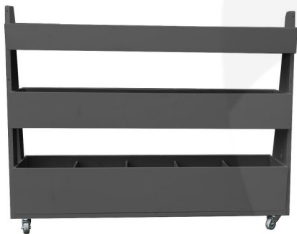

TURQUOISE 3-TIER QUEUE DIVIDER DISPLAY STAND 1200X260X940

SKU: QD1200260750TQ

£395.06 Excl. VAT

- 7 top shelf compartments – plenty of display
- 5 mid & lower shelf bins - plenty of capacity
- Multi-function – can be used as a queue divide offering versatility

GALLERY IMAGES

MOBILE TURQUOISE PAINTED 3-TIER QUEUE DIVIDER DISPLAY STAND 1200X260X940

The Mobile Turquoise Painted 3-Tier Queue Divider Display Stand 1200x260x940 has plenty of room for holding merchandise. You can position it close to point of sale. This queue divider has 7 top shelf compartments offering plenty of display space. It also has a further 5 bins on the mid and lower shelves offering great capacity.

It is multi functional having a use as a queue divider as well and comes with a set of 4 casters of which 2 are lockable to maintain position. There are optional lockable lids for added security.

Alternative sizes available on request.

ADDITIONAL INFORMATION

Weight	20.5 kg
Dimensions	1200 × 260 × 940 mm
Colour	Turquoise
Mobility	On Casters
Assembly	Pre-assembled
Wood	Pine, Plywood
Compartments	17 Compartments
Number of Tiers	3-Tiers
What it holds	Merchandise
Options & Features	Lockable Lids
Finish	Painted