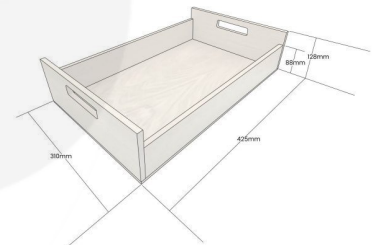

**TURQUOISE COLOUR BURST OAK TRAY  
WITH RAISED INTEGRATED HANDLES  
425X310X128**

**SKU: B XOAKRH425310128NAT-TQ**  
**£87.45 Excl. VAT**

- Highest quality finish - for high end presentation
- Solid oak - very robust for continuous use
- Colour Burst - eye catching two tone colours
- Lacquered finish - protecting the oak
- Integrated handles - for easy carry

**GALLERY IMAGES**

Oak Tray with Integrated Raised Handles | 425x310x128

All measurements are external unless otherwise stated