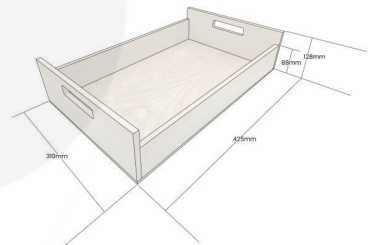

**TURQUOISE COLOUR BURST OAK TRAY  
WITH RAISED INTEGRATED HANDLES  
425X310X128**

**SKU: B XOAKRH425310128NAT-TQ**  
**£87.45 Excl. VAT**

- Highest quality finish - for high end presentation
- Solid oak - very robust for continuous use
- Colour Burst - eye catching two tone colours
- Lacquered finish - protecting the oak
- Integrated handles - for easy carry

**GALLERY IMAGES**

Oak Tray with Integrated Raised Handles | 425x310x128

All measurements are external unless otherwise stated