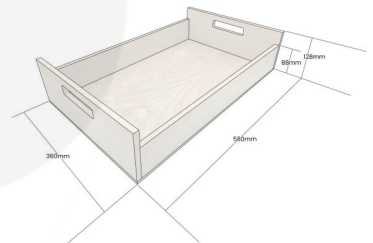

**TURQUOISE COLOUR BURST OAK TRAY
WITH RAISED INTEGRATED HANDLES
580X360X128**

SKU: B XOAKRH580360128NAT-TQ
£131.25 Excl. VAT

- Highest quality finish - for high end presentation
- Solid oak - very robust for continuous use
- Colour Burst - eye catching two tone colours
- Lacquered finish - protecting the oak
- Integrated handles - for easy carry

GALLERY IMAGES