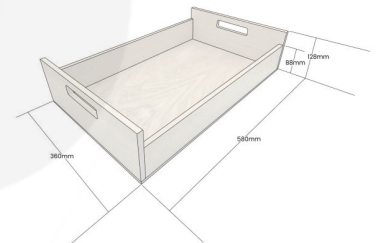

**TURQUOISE COLOUR BURST OAK TRAY
WITH RAISED INTEGRATED HANDLES
580X360X128**

SKU: B XOAKRH580360128NAT-TQ
£131.25 Excl. VAT

- Highest quality finish - for high end presentation
- Solid oak - very robust for continuous use
- Colour Burst - eye catching two tone colours
- Lacquered finish - protecting the oak
- Integrated handles - for easy carry

GALLERY IMAGES

Oak Tray with Integrated Raised Handles | 580x360x128

All measurements are external unless otherwise stated

TURQUOISE COLOUR BURST OAK TRAY WITH RAISED INTEGRATED HANDLES 580X360X128

The Turquoise Colour Burst Oak Tray with Raised Integrated handles 580x360x128 is high quality stand alone sturdy oak tray. It is also one of a set of two, two tone Turquoise trays. The other one is smaller and sits with this one:

[Turquoise Colour Burst Oak Tray with Raised Integrated handles 425x310x128](#)

The raised integrated handles allow for an easier carry and less interference with the trays contents.

We build these trays from 12mm sustainable oak so this is not only a beautiful but very robust product. It is beautifully finished in a food grade lacquer on the exterior with a wide range of colours on the inside.

ADDITIONAL INFORMATION

Weight	2.68 kg
Dimensions	580 × 360 × 128 mm
Wood	Oak
Finish	Painted, Lacquered
Range	Colour Burst™
Colour	Turquoise
Options & Features	Two Tone
Assembly	Pre-assembled
Compartments	1 Compartment