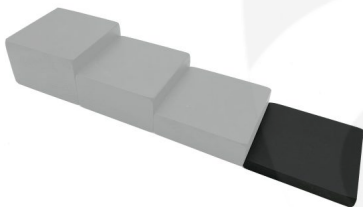

WHITE BLOCK RISER 145X145X18

SKU: RBPIN14514518WHT

£12.97 Excl. VAT

GALLERY IMAGES

WHITE BLOCK RISER 145X145X18

This White Painted Block Riser 145x145x18 is the lowest of a [set of 4 White block risers](#). Made in pine and available in a selection of colours these risers are great for displaying merchandise.

ADDITIONAL INFORMATION

Dimensions	145 × 145 × 18 mm
Colour	White
Wood	Pine
Finish	Painted