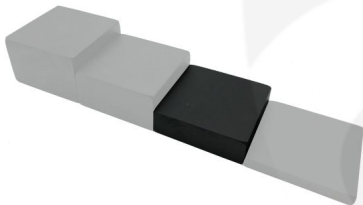

**WHITE BLOCK RISER 145X145X45**

**SKU:** RBPIN14514545WHT

**£18.81 Excl. VAT**

---

**GALLERY IMAGES**

## WHITE BLOCK RISER 145X145X45

This White Painted Block Riser 145x145x45 is the 2nd lowest of a [set of 4 White block risers](#). Made in pine and available in a selection of colours these risers are great for displaying merchandise.

### ADDITIONAL INFORMATION

<b>Dimensions</b>	145 × 145 × 45 mm
<b>Colour</b>	White
<b>Wood</b>	Pine
<b>Finish</b>	Painted