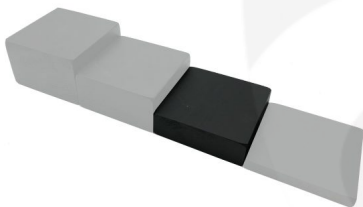

WHITE BLOCK RISER 145X145X45

SKU: RBPIN14514545WHT

£18.81 Excl. VAT

GALLERY IMAGES

WHITE BLOCK RISER 145X145X45

This White Painted Block Riser 145x145x45 is the 2nd lowest of a [set of 4 White block risers](#). Made in pine and available in a selection of colours these risers are great for displaying merchandise.

ADDITIONAL INFORMATION

Dimensions	145 × 145 × 45 mm
Colour	White
Wood	Pine
Finish	Painted