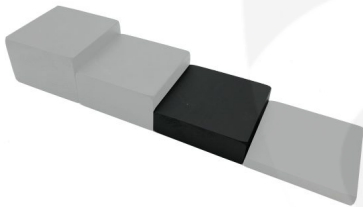

WHITE BLOCK RISER 145X145X45

SKU: RBPIN14514545WHT

£18.81 Excl. VAT

GALLERY IMAGES

WHITE BLOCK RISER 145X145X45

This White Painted Block Riser 145x145x45 is the 2nd lowest of a [set of 4 White block risers](#). Made in pine and available in a selection of colours these risers are great for displaying merchandise.

ADDITIONAL INFORMATION

Dimensions	145 × 145 × 45 mm
Colour	White
Wood	Pine
Finish	Painted