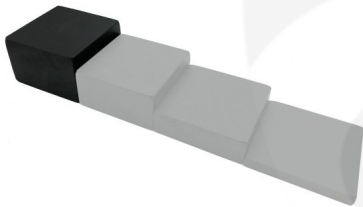

WHITE BLOCK RISER 145X145X95

SKU: RBPIN14514595WHT

£23.51 Excl. VAT

GALLERY IMAGES

WHITE BLOCK RISER 145X145X95

This White Painted Block Riser 145x145x95 is the highest of a [set of 4 White block risers](#). Made in pine and available in a selection of colours these risers are great for displaying merchandise.

ADDITIONAL INFORMATION

Dimensions	145 × 145 × 95 mm
Colour	White
Wood	Pine
Finish	Painted