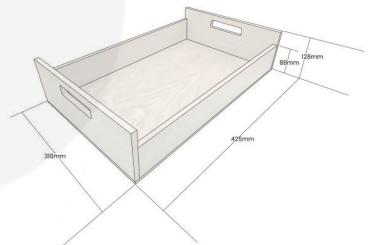

**WHITE COLOUR BURST OAK TRAY WITH
RAISED INTEGRATED HANDLES
425X310X128**

SKU: B XOAKRH425310128NAT-WHT
£87.45 Excl. VAT

- Highest quality finish - for high end presentation
- Solid oak - very robust for continuous use
- Colour Burst - eye catching two tone colours
- Lacquered finish - protecting the oak
- Integrated handles - for easy carry

GALLERY IMAGES

Oak Tray with Integrated Raised Handles | 425x310x128