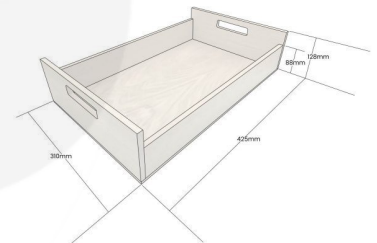

**WHITE COLOUR BURST OAK TRAY WITH
RAISED INTEGRATED HANDLES
425X310X128**

SKU: B XOAKRH425310128NAT-WHT
£87.45 Excl. VAT

- Highest quality finish - for high end presentation
- Solid oak - very robust for continuous use
- Colour Burst - eye catching two tone colours
- Lacquered finish - protecting the oak
- Integrated handles - for easy carry

GALLERY IMAGES

Oak Tray with Integrated Raised Handles | 425x310x128