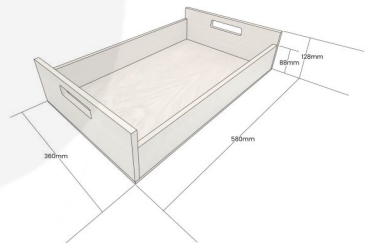

**WHITE COLOUR BURST OAK TRAY WITH
RAISED INTEGRATED HANDLES
580X360X128**

SKU: B XOAKRH580360128NAT-WHT
£131.25 Excl. VAT

- Highest quality finish - for high end presentation
- Solid oak - very robust for continuous use
- Colour Burst - eye catching two tone colours
- Lacquered finish - protecting the oak
- Integrated handles - for easy carry

GALLERY IMAGES