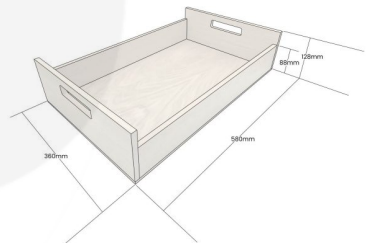

**WHITE COLOUR BURST OAK TRAY WITH
RAISED INTEGRATED HANDLES
580X360X128**

SKU: BXOAKRH580360128NAT-WHT
£131.25 Excl. VAT

- Highest quality finish - for high end presentation
- Solid oak - very robust for continuous use
- Colour Burst - eye catching two tone colours
- Lacquered finish - protecting the oak
- Integrated handles - for easy carry

GALLERY IMAGES