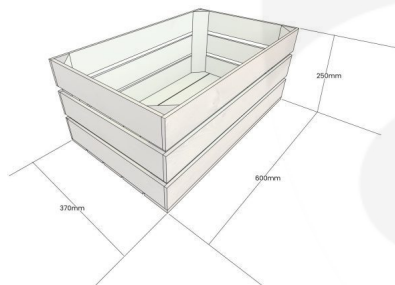

WHITE CRATE 600X370X250

SKU: CRC600370250WHT

£46.08 Excl. VAT

- Solid design – built to last
- Wide range of colours available - match your style
- Extra large – even greater capacity
- FSC Redwood – great ecological credentials
- Stackable option – for extra stability

GALLERY IMAGES

Crate 600x370x250

Stacker Crate Detail

WHITE CRATE 600X370X250

This colourful White painted Crate 600x370x250 is available in a range of colours and 2 further sizes*. You can add practicality and colourful style to your kitchen, office or bedroom. You can use them as smart storage solutions, book cases, shelves for clothes and even shop displays. With a brilliant colourful look they complement a colourful and jolly design.

The 2 other sizes are:

- [Small White - 300mm x 370mm x 250mm](#)
- [Medium White - 500mm x 370mm x 250mm](#)

* bespoke sizing is available - [contact us](#) for more information

Painted Stacker Crates 600x370x250

Our standard 600x370x250 White Painted Crates, like all our crates, are stackable. We do, however, offer an **interlocking** option for a more supported stack. If you are regularly stacking your crates 3+ high then we would certainly recommend this option.