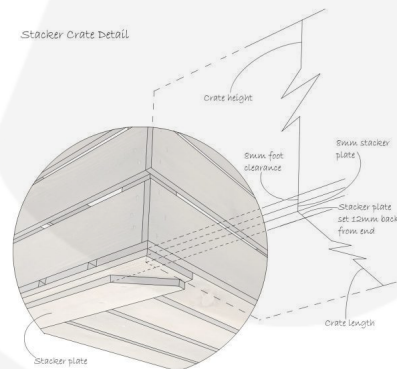

WHITE CRATE 600X370X250

SKU: CRC600370250WHT

£46.08 Excl. VAT

- Solid design – built to last
- Wide range of colours available - match your style
- Extra large – even greater capacity
- FSC Redwood – great ecological credentials
- Stackable option – for extra stability

GALLERY IMAGES

Crate 600x370x250

Stacker Crate Detail

WHITE CRATE 600X370X250

This colourful White painted Crate 600x370x250 is available in a range of colours and 2 further sizes*. You can add practicality and colourful style to your kitchen, office or bedroom. You can use them as smart storage solutions, book cases, shelves for clothes and even shop displays. With a brilliant colourful look they complement a colourful and jolly design.

Our standard 600x370x250 White Painted Crates, like all our crates, are stackable. We do, however, offer an **interlocking** option for a more supported stack. If you are regularly stacking your crates 3+ high then we would certainly recommend this option.

Here's an idea: Stack 2 and add a [crate lid](#) to the top one to create a side table with storage.

For a more rustic crate you may prefer our [Rustic Crate 600x370x250](#) or for ready made displays you may be interested in our [Crate Displays](#).