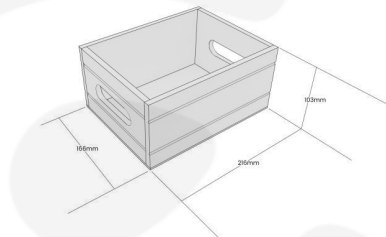

GALLERY IMAGES

Condiment Box 216x166x103