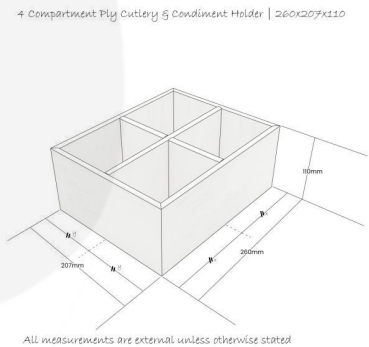

**WHITE DISTRESSED PAINTED 4
COMPARTMENT PLY CUTLERY &
CONDIMENT HOLDER 260X207X110**

SKU: BXRPLY260207110WD

£49.04 Excl. VAT

- Multi functional - for condiments & other table accessories
- White distressed - great look
- Lacquered finish - extra protection

GALLERY IMAGES

WHITE DISTRESSED PAINTED 4 COMPARTMENT PLY CUTLERY & CONDIMENT HOLDER 260X207X110

This White Distressed Painted 4 Compartment Ply Cutlery & Condiment Holder 260x207x110 is a very attractive and functional condiment holder. Rectangle in design with 4 square compartments this holder is incredibly versatile. It is finished in a white distressed style with a lacquered coating to offer both additional protection and a sleek finish.

ADDITIONAL INFORMATION

Weight	.5 kg
Dimensions	260 × 207 × 110 mm
Wood	Plywood
Finish	Painted, Distressed, Lacquered
Colour	White