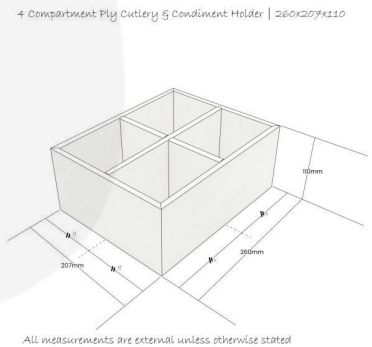

**WHITE DISTRESSED PAINTED 4
COMPARTMENT PLY CUTLERY &
CONDIMENT HOLDER 260X207X110**

SKU: BXRPLY260207110WD

£49.04 Excl. VAT

- Multi functional - for condiments & other table accessories
- White distressed - great look
- Lacquered finish - extra protection

GALLERY IMAGES

WHITE DISTRESSED PAINTED 4 COMPARTMENT PLY CUTLERY & CONDIMENT HOLDER 260X207X110

This White Distressed Painted 4 Compartment Ply Cutlery & Condiment Holder 260x207x110 is a very attractive and functional condiment holder. Rectangle in design with 4 square compartments this holder is incredibly versatile. It is finished in a white distressed style with a lacquered coating to offer both additional protection and a sleek finish.

ADDITIONAL INFORMATION

Weight	.5 kg
Dimensions	260 × 207 × 110 mm
Wood	Plywood
Finish	Painted, Distressed, Lacquered
Colour	White