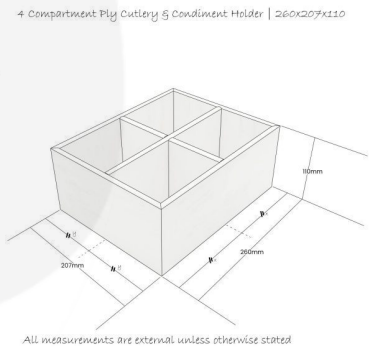

**WHITE DISTRESSED PAINTED 4  
COMPARTMENT PLY CUTLERY &  
CONDIMENT HOLDER 260X207X110**

**SKU: BXRPLY260207110WD**

**£49.04 Excl. VAT**

- Multi functional - for condiments & other table accessories
- White distressed - great look
- Lacquered finish - extra protection

## **WHITE DISTRESSED PAINTED 4 COMPARTMENT PLY CUTLERY & CONDIMENT HOLDER 260X207X110**

This White Distressed Painted 4 Compartment Ply Cutlery & Condiment Holder 260x207x110 is a very attractive and functional condiment holder. Rectangle in design with 4 square compartments this holder is incredibly versatile. It is finished in a white distressed style with a lacquered coating to offer both additional protection and a sleek finish.

### **ADDITIONAL INFORMATION**

<b>Weight</b>	.5 kg
<b>Dimensions</b>	260 × 207 × 110 mm
<b>Wood</b>	Plywood
<b>Finish</b>	Painted, Distressed, Lacquered
<b>Colour</b>	White