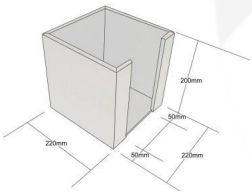

WHITE DISTRESSED PLY NAPKIN HOLDER 220X220X200

SKU: NHPLY220220200WHT-DIS

£28.90 Excl. VAT

- 200mm tall - great capacity
- Selection of colours - match your scheme

GALLERY IMAGES

Napkin Holder | 220x220x200

All measurements are external unless otherwise stated

WHITE DISTRESSED PLY NAPKIN HOLDER 220X220X200

The White Distressed Painted Ply Napkin Holder 220x220x200 is suitable for 200mm square napkins.

The access slot is 120mm wide allowing easy access.

The napkin holder is available in a great range of colours to match your designs.

ADDITIONAL INFORMATION

Dimensions	220 × 220 × 200 mm
Colour	White
Wood	Plywood
Napkin Space	202 x 202
Compartments	1 Compartment
What it holds	Napkins
Finish	Painted, Distressed