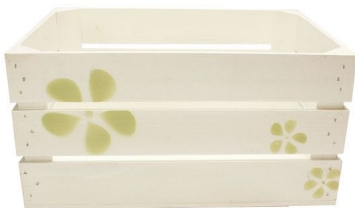

## WHITE FLOWER POWER CRATE 500X370X250

**SKU:** CR500370250WHT-"XXX"

**From £43.89 Excl. VAT**

- Peace Out Man!!
- Solid design - built to last
- Wide range of colours - match your style man
- Standard size - great capacity
- FSC Redwood - great ecological credentials
- Stackable option - for extra stability

### VARIATIONS

- Orange Flowers
- Frampton Green Flowers

**Stencil**

## WHITE FLOWER POWER CRATE

The White Flower Power Crate is derived from our [white painted 500mm crate](#) with our very own flower stencil on the side with orange and green options.

## Flower Power Stacker Crate

Our standard Flower Power crates, like all our crates, are stackable. We do, however, offer an **interlocking** option for a more supported stack. If you are regularly stacking your crates 3+ high then we would certainly recommend this option. You can also add a [set of 4 casters](#) to make any flower power crate or flower power stacker crate mobile.