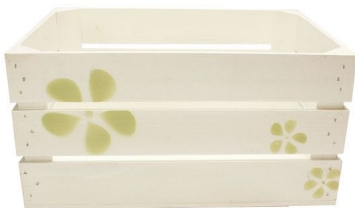

WHITE FLOWER POWER CRATE 500X370X250

SKU: CR500370250WHT-"XXX"

From £43.89 Excl. VAT

- Peace Out Man!!
- Solid design - built to last
- Wide range of colours - match your style man
- Standard size - great capacity
- FSC Redwood - great ecological credentials
- Stackable option - for extra stability

VARIATIONS

Orange Flowers
Frampton Green Flowers

Stencil

GALLERY IMAGES

WHITE FLOWER POWER CRATE

The White Flower Power Crate is derived from our [white painted 500mm crate](#) with our very own flower stencil on the side with orange and green options.

Flower Power Stacker Crate

Our standard Flower Power crates, like all our crates, are stackable. We do, however, offer an **interlocking** option for a more supported stack. If you are regularly stacking your crates 3+ high then we would certainly recommend this option. You can also add a [set of 4 casters](#) to make any flower power crate or flower power stacker crate mobile.

ADDITIONAL INFORMATION

Weight	2.98 kg
Colour	White
Wood	Redwood
Finish	Painted
What it holds	Peace Man!!
Compartments	1 Compartment
Stencil	Frampton Green Flowers, Orange Flowers