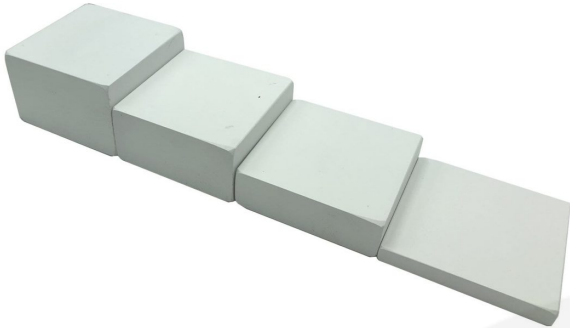

WHITE PINE 4 BLOCK RISER SET 145X145

SKU: RBPINSETWHT

£70.05 Excl. VAT

- Simple classic design - all about the display
- FSC pine - great ecological credentials
- Arrange as you see fit - build your own displays

WHITE PINE 4 BLOCK RISER SET

The White Painted Pine 4 Block Riser Set is made up of the 4 different painted block risers:

- [White Block Riser 145x145x95](#)
- [White Block Riser 145x145x70](#)
- [White Block Riser 145x145x45](#)
- [White Block Riser 145x145x18](#)

The different sizes allow you to build an attractive rising display. They are incredibly versatile and available in a selection of colours.

ADDITIONAL INFORMATION

Colour	White
Wood	Pine
Options & Features	Sets & Multipacks
Finish	Painted
Number of Tiers	4-Tiers