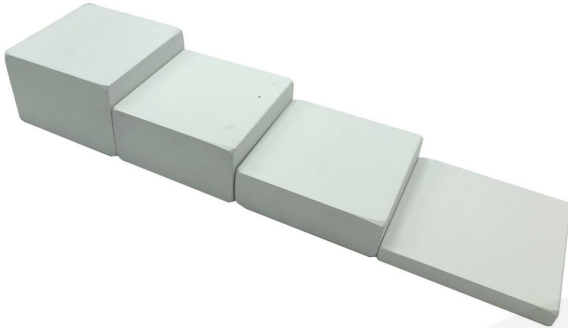

WHITE PINE 4 BLOCK RISER SET 145X145

SKU: RBPINSETWHT

£70.05 Excl. VAT

- Simple classic design - all about the display
- FSC pine - great ecological credentials
- Arrange as you see fit - build your own displays

WHITE PINE 4 BLOCK RISER SET

The White Painted Pine 4 Block Riser Set is made up of the 4 different painted block risers:

- [White Block Riser 145x145x95](#)
- [White Block Riser 145x145x70](#)
- [White Block Riser 145x145x45](#)
- [White Block Riser 145x145x18](#)

The different sizes allow you to build an attractive rising display. They are incredibly versatile and available in a selection of colours.

ADDITIONAL INFORMATION

| | |
|-------------------------------|-------------------|
| Colour | White |
| Wood | Pine |
| Options & Features | Sets & Multipacks |
| Finish | Painted |
| Number of Tiers | 4-Tiers |