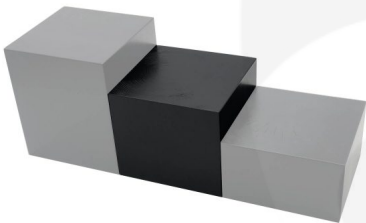

WHITE PINE BLOCK RISER
140X140X120

SKU: RBPIN140140120WHT

£29.81 Excl. VAT

- Chunky design - very robust
- Range of colours - match your designs
- Part of a set of 3 - customise your display

GALLERY IMAGES

WHITE PINE BLOCK RISER 140X140X120

This White Pine Block Riser 140x140x120 is the middle in a [set of 3 White pine block risers](#). Made in pine and available in a selection of colours these risers are great for displaying merchandise. The other sizes in the set are:

- [White Pine Block Riser 140x140x80](#)
- White Pine Block Riser 140x140x120 (this one)
- [White Pine Block Riser 140x140x160](#)

ADDITIONAL INFORMATION

Weight	1.23 kg
Dimensions	140 × 140 × 120 mm
Colour	White
Wood	Pine
Finish	Painted