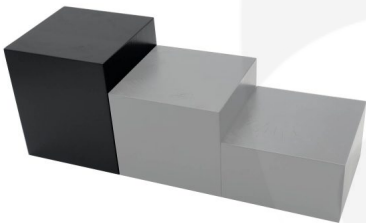

WHITE PINE BLOCK RISER
140X140X160

SKU: RBPIN140140160WHT

£33.03 Excl. VAT

- Chunky design - very robust
- Crisp clean white
- Part of a set of 3 - customise your display

GALLERY IMAGES

WHITE PINE BLOCK RISER 140X140X160

This White Painted Pine Block Riser 140x140x160 is the largest in a [set of 3 White pine block risers](#). Made in pine and available in a selection of colours these risers are great for displaying merchandise. The other sizes in the set are:

- [White Pine Block Riser 140x140x80](#)
- [White Pine Block Riser 140x140x120](#)
- White Pine Block Riser 140x140x160 (This one)

ADDITIONAL INFORMATION

Weight	1.67 kg
Dimensions	140 × 140 × 160 mm
Colour	White
Wood	Pine
Finish	Painted