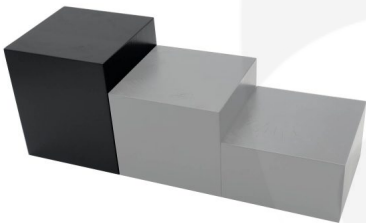

WHITE PINE BLOCK RISER
140X140X160

SKU: RBPIN140140160WHT

£33.03 Excl. VAT

- Chunky design - very robust
- Crisp clean white
- Part of a set of 3 - customise your display

GALLERY IMAGES

WHITE PINE BLOCK RISER 140X140X160

This White Painted Pine Block Riser 140x140x160 is the largest in a [set of 3 White pine block risers](#). Made in pine and available in a selection of colours these risers are great for displaying merchandise. The other sizes in the set are:

- [White Pine Block Riser 140x140x80](#)
- [White Pine Block Riser 140x140x120](#)
- White Pine Block Riser 140x140x160 (This one)

ADDITIONAL INFORMATION

| | |
|-------------------|--------------------|
| Weight | 1.67 kg |
| Dimensions | 140 × 140 × 160 mm |
| Colour | White |
| Wood | Pine |
| Finish | Painted |