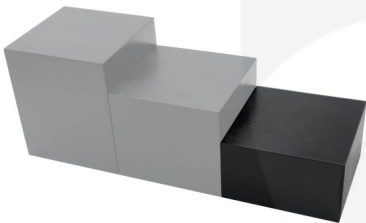

WHITE PINE BLOCK RISER 140X140X80

SKU: RBPIN14014080WHT

£19.87 Excl. VAT

- Chunky design - very robust
- Range of colours - match your designs
- Part of a set of 3 - customise your display

GALLERY IMAGES

WHITE PINE BLOCK RISER 140X140X80

This White Painted Pine Block Riser 140x140x80 is the lowest in a [set of 3 White pine block risers](#). Made in pine and available in a selection of colours these risers are great for displaying merchandise. The other sizes in the set are:

- White Pine Block Riser 140x140x80 (this one)
- [White Pine Block Riser 140x140x120](#)
- [White Pine Block Riser 140x140x160](#)

ADDITIONAL INFORMATION

Weight	0.82 kg
Dimensions	140 × 140 × 80 mm
Colour	White
Wood	Pine
Finish	Painted