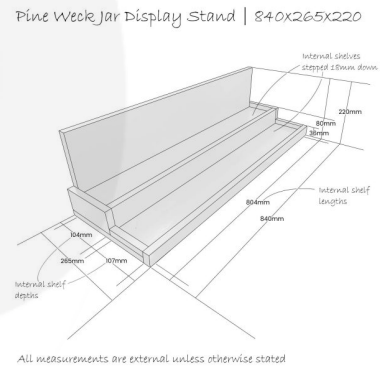

## WHITE PINE WECK JAR DISPLAY STAND 840X265X220

**SKU:** DSPIN840265220WHT

**£160.97 Excl. VAT**

- Solid Pine - robust for everyday use
- Great range of colours - match your design
- Tiered display - great for presentation

## WHITE PINE WECK JAR DISPLAY STAND 840X265X220

This White Painted Pine Weck Jar Display Stand 840x265x220 is available in a range of great colours. It is ideal for creating a bright breakfast buffet.

### ADDITIONAL INFORMATION

<b>Dimensions</b>	840 × 265 × 220 mm
<b>Colour</b>	White
<b>Wood</b>	Pine
<b>Finish</b>	Painted