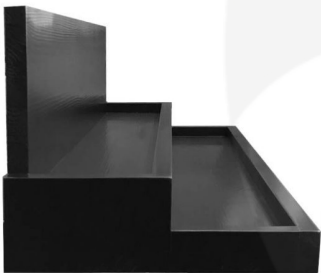

## WHITE PINE WECK JAR DISPLAY STAND 840X265X220

**SKU:** DSPIN840265220WHT

**£160.97 Excl. VAT**

- Solid Pine - robust for everyday use
- Great range of colours - match your design
- Tiered display - great for presentation

## WHITE PINE WECK JAR DISPLAY STAND 840X265X220

This White Painted Pine Weck Jar Display Stand 840x265x220 is available in a range of great colours. It is ideal for creating a bright breakfast buffet.

### ADDITIONAL INFORMATION

<b>Dimensions</b>	840 × 265 × 220 mm
<b>Colour</b>	White
<b>Wood</b>	Pine
<b>Finish</b>	Painted