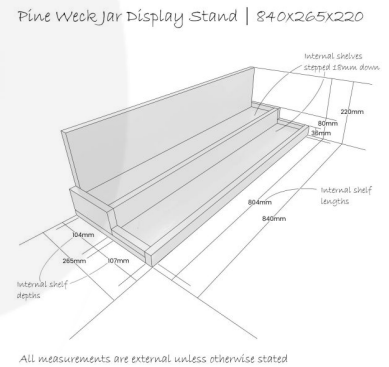

WHITE PINE WECK JAR DISPLAY STAND 840X265X220

SKU: DSPIN840265220WHT

£160.97 Excl. VAT

- Solid Pine - robust for everyday use
- Great range of colours - match your design
- Tiered display - great for presentation

GALLERY IMAGES

WHITE PINE WECK JAR DISPLAY STAND 840X265X220

This White Painted Pine Weck Jar Display Stand 840x265x220 is available in a range of great colours. It is ideal for creating a bright breakfast buffet.

[Browse here for our full range of food & beverage display risers](#)

ADDITIONAL INFORMATION

Dimensions	840 × 265 × 220 mm
Colour	White
Wood	Pine
Finish	Painted