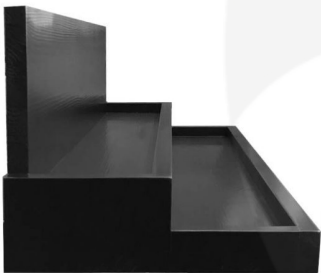

WHITE PINE WECK JAR DISPLAY STAND 840X265X220

SKU: DSPIN840265220WHT

£160.97 Excl. VAT

- Solid Pine - robust for everyday use
- Great range of colours - match your design
- Tiered display - great for presentation

GALLERY IMAGES

WHITE PINE WECK JAR DISPLAY STAND 840X265X220

This White Painted Pine Weck Jar Display Stand 840x265x220 is available in a range of great colours. It is ideal for creating a bright breakfast buffet.

[Browse here for our full range of food & beverage display risers](#)

ADDITIONAL INFORMATION

Dimensions	840 × 265 × 220 mm
Colour	White
Wood	Pine
Finish	Painted