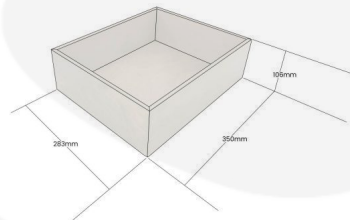

## WHITE PLY DOUBLE CROCK HOUSING 350X283X106

**SKU:** CH2-350283106WHT

**£41.10 Excl. VAT**

- Double crock housing - fits your standard crock
- Selection of colours - match your style
- Robust design - for frequent use

### GALLERY IMAGES

Double Crock Housing | 350x283x106

All measurements are external unless otherwise stated

## WHITE PLY DOUBLE CROCK HOUSING 350X283X106

A unique and modern alternative to your usual crock housing deli systems. This White Painted Ply Double Crock Housing 350x283x106 will fit standard size crocks and is robustly made from 9mm ply. It is available in a selection of painted finishes.

### ADDITIONAL INFORMATION

<b>Dimensions</b>	350 × 283 × 106 mm
<b>Colour</b>	White
<b>Wood</b>	Plywood
<b>What it holds</b>	Crocks
<b>Capacity</b>	Double
<b>Finish</b>	Painted