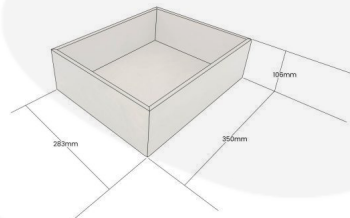

WHITE PLY DOUBLE CROCK HOUSING 350X283X106

SKU: CH2-350283106WHT

£41.10 Excl. VAT

- Double crock housing - fits your standard crock
- Selection of colours - match your style
- Robust design - for frequent use

GALLERY IMAGES

Double Crock Housing | 350x283x106

All measurements are external unless otherwise stated

WHITE PLY DOUBLE CROCK HOUSING 350X283X106

A unique and modern alternative to your usual crock housing deli systems. This White Painted Ply Double Crock Housing 350x283x106 will fit standard size crocks and is robustly made from 9mm ply. It is available in a selection of painted finishes.

ADDITIONAL INFORMATION

Dimensions	350 × 283 × 106 mm
Colour	White
Wood	Plywood
What it holds	Crocks
Capacity	Double
Finish	Painted