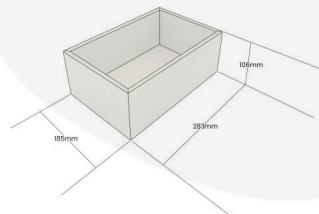

WHITE PLY SINGLE CROCK HOUSING 283X185X106

SKU: CH1-283185106WHT

£38.93 Excl. VAT

- Single crock housing - fits your standard crock
- Selection of colours - match your style
- Robust design - for frequent use

GALLERY IMAGES

Single Crock Housing | 283x185x106

All measurements are external unless otherwise stated

WHITE PLY SINGLE CROCK HOUSING 283X185X106

A unique and modern alternative to your usual crock housing deli systems. This White Painted Ply Single Crock Housing 283x185x106 will fit standard size crocks it is robustly made from 9mm ply. It is available in a selection of painted finishes.

ADDITIONAL INFORMATION

Dimensions	283 × 185 × 106 mm
Colour	White
Wood	Plywood
Compartments	1 Compartment
What it holds	Crocks
Finish	Painted
Capacity	Single