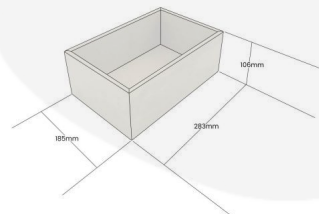

## WHITE PLY SINGLE CROCK HOUSING 283X185X106

**SKU:** CH1-283185106WHT

**£38.93 Excl. VAT**

- Single crock housing - fits your standard crock
- Selection of colours - match your style
- Robust design - for frequent use

### GALLERY IMAGES

Single Crock Housing | 283x185x106

All measurements are external unless otherwise stated

## WHITE PLY SINGLE CROCK HOUSING 283X185X106

A unique and modern alternative to your usual crock housing deli systems. This White Painted Ply Single Crock Housing 283x185x106 will fit standard size crocks it is robustly made from 9mm ply. It is available in a selection of painted finishes.

### ADDITIONAL INFORMATION

<b>Dimensions</b>	283 × 185 × 106 mm
<b>Colour</b>	White
<b>Wood</b>	Plywood
<b>Compartments</b>	1 Compartment
<b>What it holds</b>	Crocks
<b>Finish</b>	Painted
<b>Capacity</b>	Single