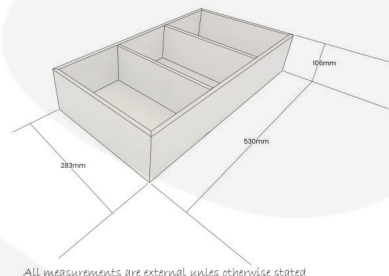

## WHITE PLY TRIPLE CROCK HOUSING 533X283X106

**SKU:** CH3-533283106WHT

**£43.27 Excl. VAT**

- Triple crock housing - fits your standard crock
- Selection of colours - match your style
- Robust design - for frequent use

### GALLERY IMAGES

Triple Crock Housing | 530x283x106

All measurements are external unless otherwise stated

## WHITE PLY TRIPLE CROCK HOUSING 533X283X106

A unique and modern alternative to your usual crock housing deli systems. This White Painted Ply Triple Crock Housing 533x283x106 will fit standard size crocks.

### ADDITIONAL INFORMATION

<b>Dimensions</b>	533 × 283 × 106 mm
<b>Colour</b>	White
<b>Wood</b>	Plywood
<b>Finish</b>	Painted
<b>What it holds</b>	Crocks
<b>Capacity</b>	Triple