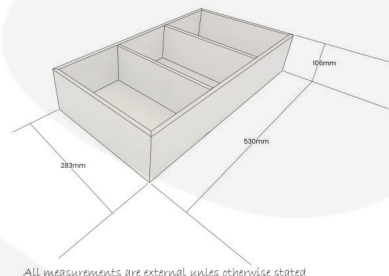

## WHITE PLY TRIPLE CROCK HOUSING 533X283X106

**SKU:** CH3-533283106WHT

**£43.27 Excl. VAT**

- Triple crock housing - fits your standard crock
- Selection of colours - match your style
- Robust design - for frequent use

### GALLERY IMAGES

Triple Crock Housing | 530x283x106

## WHITE PLY TRIPLE CROCK HOUSING 533X283X106

A unique and modern alternative to your usual crock housing deli systems. This White Painted Ply Triple Crock Housing 533x283x106 will fit standard size crocks.

### ADDITIONAL INFORMATION

<b>Dimensions</b>	533 × 283 × 106 mm
<b>Colour</b>	White
<b>Wood</b>	Plywood
<b>Finish</b>	Painted
<b>What it holds</b>	Crocks
<b>Capacity</b>	Triple