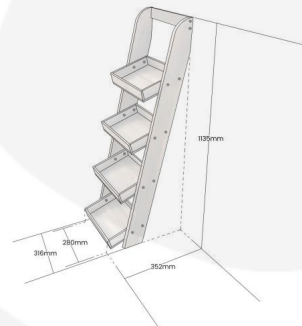

**WHITE SLIM 4-TIER SLANTED TRAY  
WALL LADDER DISPLAY STAND  
316X352X1135**

**SKU: DSLN-3163521135WHT**

**£146.63 Excl. VAT**

- Against the wall or free standing - versatile
- Great range of colours - choose your style
- Robust build - for everyday use
- Slim design - perfect for filling space
- Slanted trays - maximising footprint

**GALLERY IMAGES**

4-tier Slanted Tray Wall Ladder Display Stand 316x352x1135

All measurements are external unless otherwise stated

## WHITE SLIM 4-TIER SLANTED TRAY WALL LADDER DISPLAY STAND 316X352X1135

This White Slim 4-tier slanted tray wall ladder display stand offers style and functionality. It is great for the home and ideal as a retail display stand.

In the home its slim design ideally lends itself for those smaller spaces, corners, and narrow hallways.

In a retail environment it maximises use of invaluable floor space. The angled box trays offer optimum display viewing. Furthermore 2 of these rustic wall ladder display stands placed back to back offer a great free standing option.