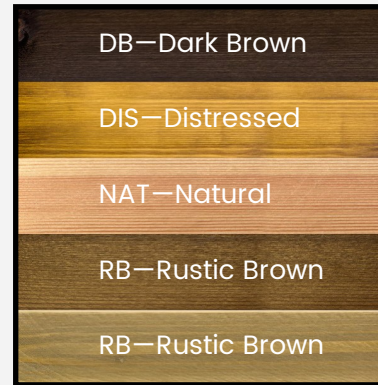

[View on website](#)

SKU

IBM1500300600 "XXX"

Options

DB, DIS, NAT, RB, WE

Material

Ply

*Bepsoke stains and colours are available on request.

*Bepsoko stains and colours are available on request.

Additional Information

Braked Casters

The Impulse Bins have swivel casters for added mobility. Two of the casters are braked to fix in place.

Ligneus™ Swatches

Ligneus™ Wood Stains

Our range of wood stains and colours has evolved to accommodate a wide selection of taste and style.

Bepsoke stains and colours are available on request.

Cotswold Collection

Ligneus™ Basics