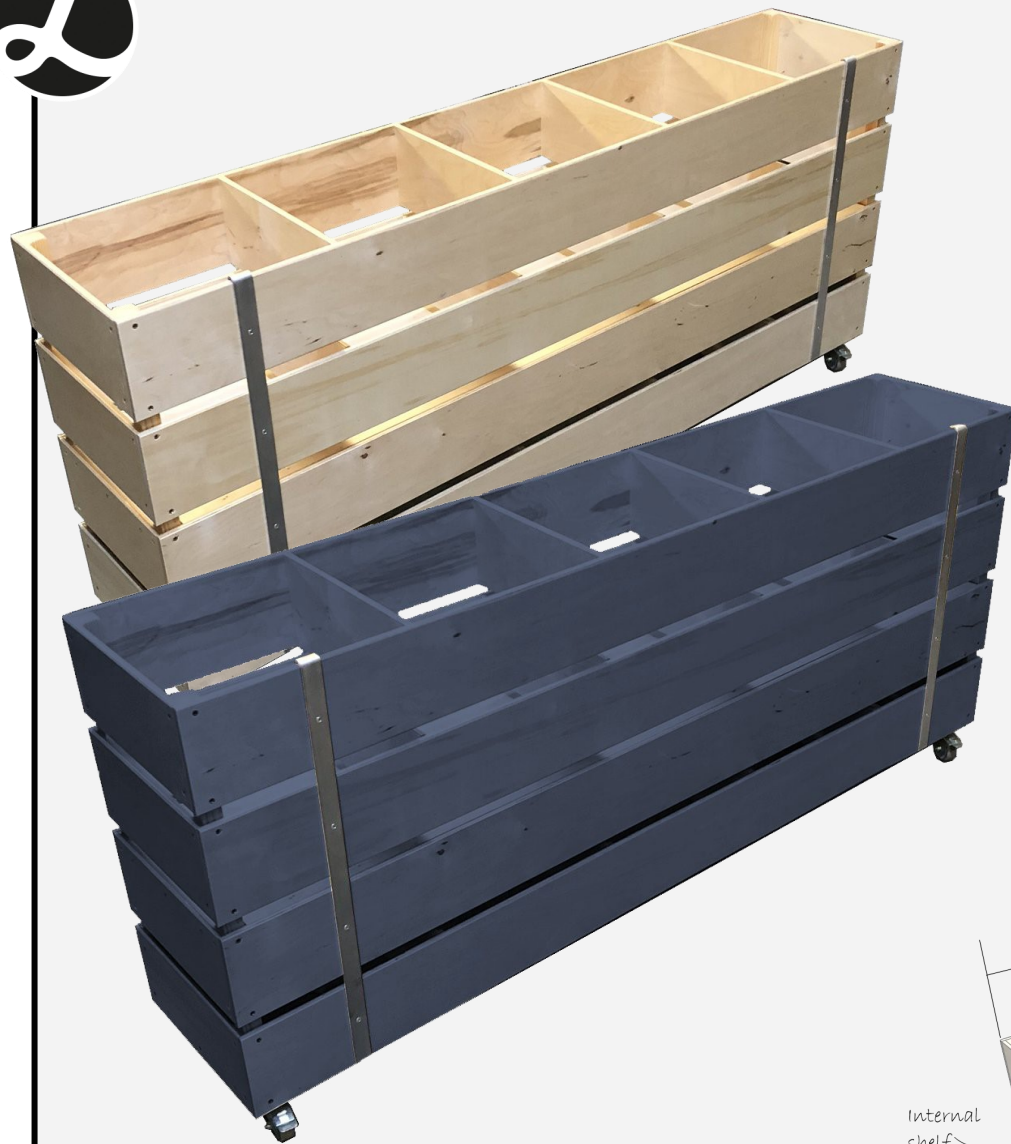

Impulse Bins

- 100% Manufactured in the UK
- Material sustainably sourced

1 For more information call Ligneus™ on 01285 760138

[or click here for full contact details](#)

The Ligneus™ Impulse Bins

The Ligneus™ impulse bins are perfect for that last minute addition. With a range of floor standing sizes they fit perfectly alongside a queue or counter. Offering customers a last minute option for an uplift in sales they can enhance the customer experience.

Being mobile they can be quickly and easily manoeuvred into position.

MOBILE IMPULSE BINS

3. **5 Bin** Impulse Merchandisers
4. **4 Bin** Impulse Merchandisers
5. **4 Bin Split** Impulse Merchandiser
6. **4 Bin Split Paddock** Style Merchandiser
3 Bin Split Paddock Style Merchandiser

INFORMATION

5. [Mobility | Colour Swatches](#)

5 Bin Impulse Merchandisers

The floor standing mobile 5 bin impulse merchandisers are robustly built for constant use. They offers great merchandising potential whilst enhancing the customer experience. 5 bins offer maximum capacity

5 Bin Painted Impulse Merchandiser 1500x300x670

Summary

- 5 bins for maximum capacity
- Robust build for everyday use
- 15 fantastic colours*
- Casters (2 braked)

[View on website](#)

SKU

IBM1500300600 "XXX"