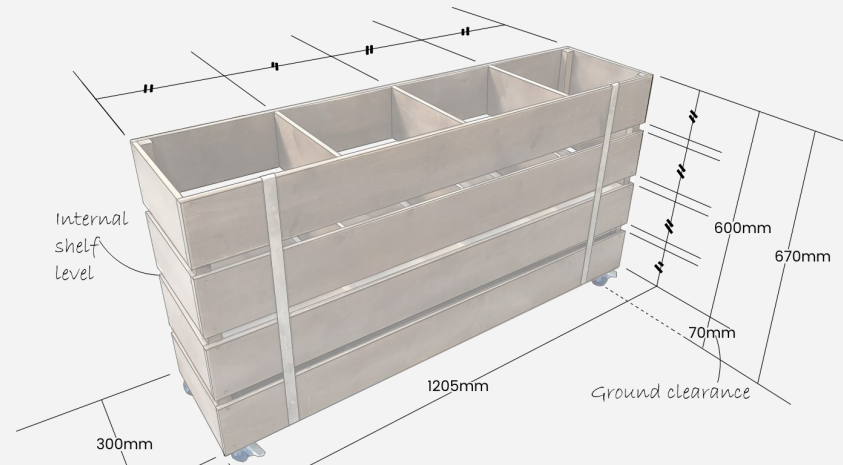

4 Bin Impulse Merchandisers

Exactly the same in functionality as the 5 bin version, the 4 bin version is mre compact but still with great capacity

4 Bin Painted Impulse Merchandiser 1200x300x670

Summary

- 4 Bins for plenty of capacity
- Robust build for everyday use
- 15 fantastic colours*
- Casters (2 braked)

[View on website](#)

SKU

IBM1200300600 "XXX"

Options

AG, KB, SC, FG, GG, NB, TG,
CP, BC, TQ, YEL, BK, ORA, PNK, WHT

Material

Ply

4 Bin Rustic Impulse Merchandiser 1200x300x670

Summary

- 4 Bins for plenty of capacity
- Robust build for everyday use
- 5 rustic finishes*
- Casters (2 braked)

[View on website](#)

SKU

IBM1200300600 "XXX"

Options

DB, DIS, NAT, RB, WE

Material

Ply

*Bepsoko stains and colours are available on request.