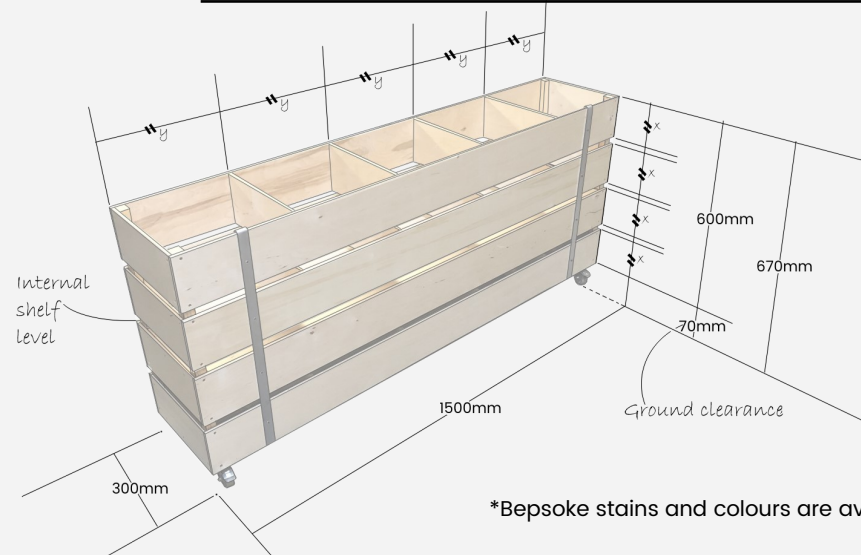

Material

Ply

*Bepsoke stains and colours are available on request.