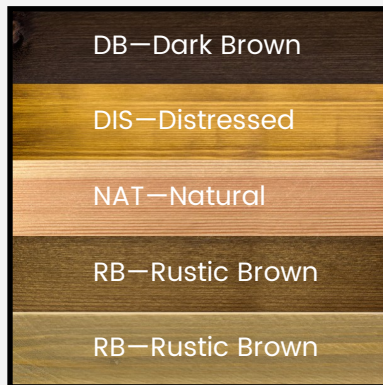

## Topped Oak 290Dx210

Options: [View on web](#)  
All colours—see last page

SKU Material  
MSOAK290210TOP "XXX" Oak

## Topped Oak 290Dx140

Options: [View on web](#)  
All colours—see last page

SKU Material  
MSPIN290140TOP "XXX" Oak

## Topped Oak 290Dx70

Options: [View on web](#)  
All colours—see last page

SKU Material  
MSPIN29070TOP "XXX" Oak

305mm Diameter available

on request

For full SKU replace "XXX" with code for options

### Ligneus Colours