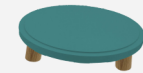

Topped Oak 290Dx70

Options: [View on web](#)
All colours—see last page

SKU Material
MSPIN29070TOP "XXX" Oak