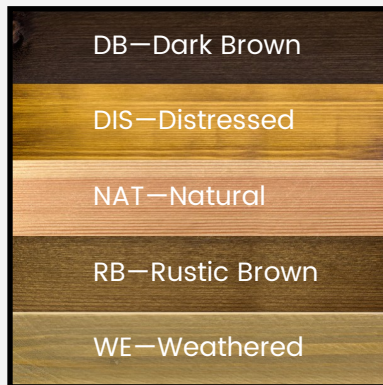

SKU	Options
RSOAK-	N/A
T550300210	Material
NAT	Oak

SKU	Options
RSOAK-	N/A
T550300140	Material
NAT	Oak

SKU	Options
RSOAK-	N/A
T55030070	Material
NAT	Oak

Additional Information

Ligneus Swatches

Ligneus Oak Finishes

Ligneus Wood Stains

Ligneus Colours

Cotswold Collection

Ligneus Basics

Our range of wood stains and colours has evolved to accommodate a wide selection of taste and style.

Bespoke stains and colours are available on request.