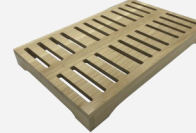

Oak Slatted Risers

Oak GN1/1 Slatted Riser
510x325x54

Summary

- •Modular system
- •Robust design
- •Great finish

SKU	Options
RSOAKSLATGN1/1	N/A
Material	
Oak	

Oak GN2/3 Slatted Riser
340x325x54